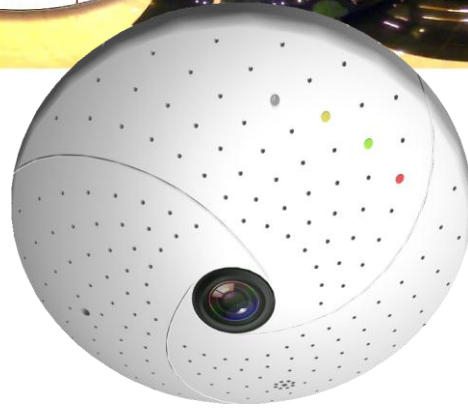

I-315

Apex-i

H.264 (High Profile) Fish-Eye Network Camera

Features

- 360° source view Quad view 3 PTZ with source Broad view
- H.264 2 Megapixel Panorama Network Camera
- Featured with 360° Fish-Eye Lens
- Advanced e-PTZ
- H.264 / MJPEG codec
- Day / Night function with mechanical ICR
- 9 video layouts for ceiling mount, wall mount and table view applications
- Two-way audio support
- Micro SD card for local storage
- e-PTZ Day / Night
- H.264 MJPEG Mobile Device